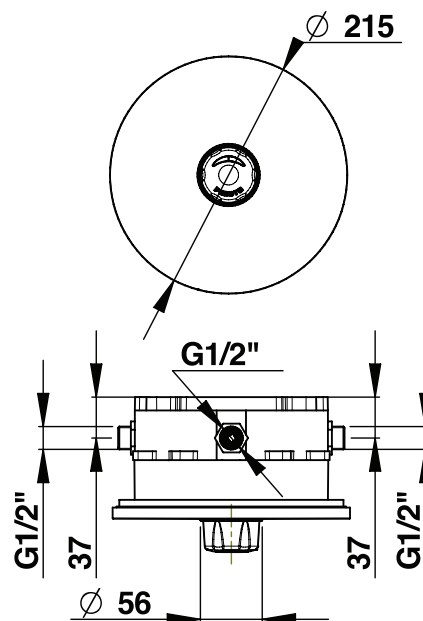

Range: Timed flow mixer tap for shower

Ref: 35190 - ALPA mixer tap in waterproof concealed box

> Working pressure :

- 1 to 5 bar

> Flow :

- 8 l/min with integrated flow limiter
- Anti-water-hammering device

> Flow time :

- 30 seconds (- 10 / + 5 seconds)

> Hydraulic supply :

- M G 1/2" (15x21)
- On ALPA mixer valve with NF non-return valves

> Material and colour finish :

- Chrome-plated knob
- Chrome-plated round front plate

> Thermal resistance :

- Resistant to a temperature of 75°C for 30 minute in case of thermal shock

> Security :

- Adjustable temperature limiter

> Delivered with :

- 1 waterproof concealed box
- 1 round front plate
- T connector for drain
- 2 filter gaskets
- 1 sealing flange
- Instruction manual

> Standards & approvals :

- Brass body in accordance with EN 1982, EN 12164, EN 12165
- Nickel-Chrome plated according to EN12540
- 200-hour neutral salt spray resistant (NSS) in accordance with ISO 9227