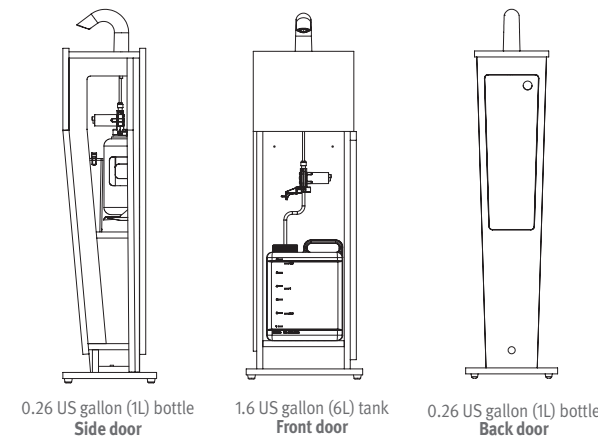

CHOOSE THE CONTAINER SIZE AND DOOR OPENING OPTION

Depending on the amount of traffic you can choose between a 0.26 US gallon (1L) bottle with a side opening stand door and internal shelf and a 1.6 US gallon (6L) tank with front opening stand.

Upon special request, this 6 gallon tank unit can be supplied with a lockable door. The pillar version of the product is available with a 0.26 US gallon (1L) bottle with a back opening door and internal shelf.