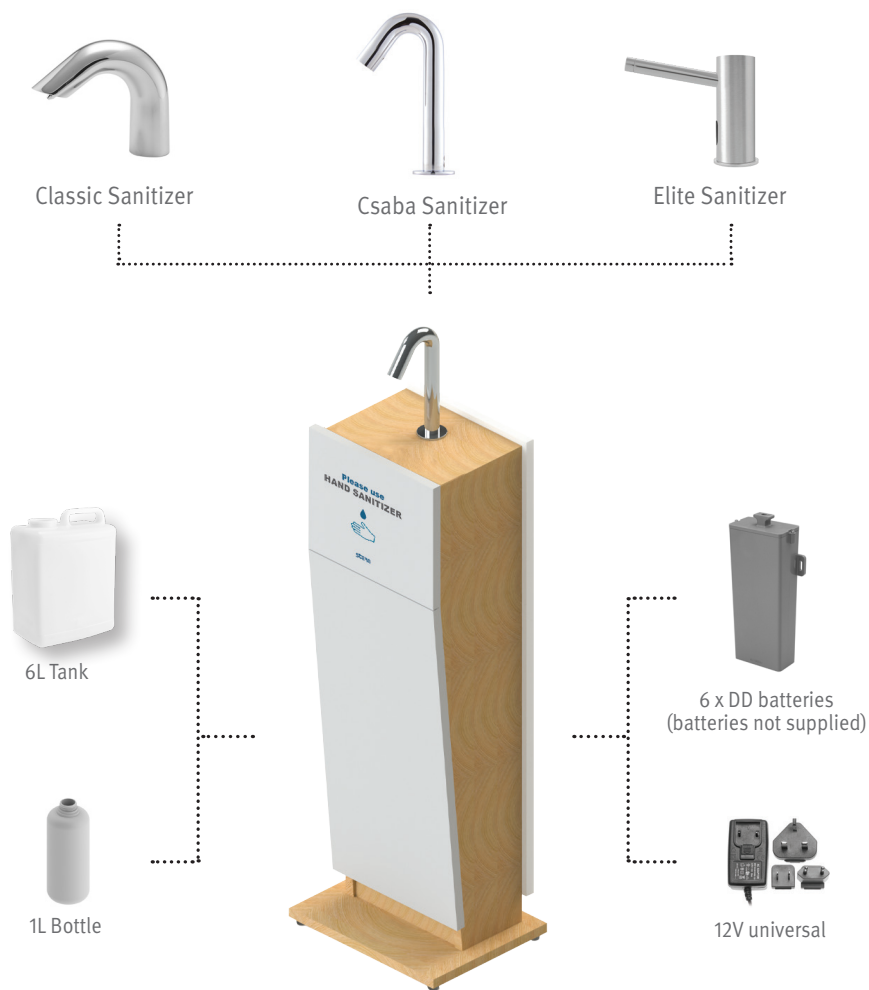

TOUCH FREE HAND SANITIZER STAND

6L

Product	Power option	code
Touch Free Hand Sanitizer Stand 6L - Csaba	Batteries	281000CS6B
Touch Free Hand Sanitizer Stand 6L - Csaba	Transformer	281000CS6E
Touch Free Hand Sanitizer Stand 6L - Classic	Batteries	281000CL6B
Touch Free Hand Sanitizer Stand 6L - Classic	Transformer	281000CL6E
Touch Free Hand Sanitizer Stand 6L - Elite	Batteries	281000EL6B
Touch Free Hand Sanitizer Stand 6L - Elite	Transformer	281000EL6E

1L

Product	Power option	code
Touch Free Hand Sanitizer Stand 1L - Csaba	Batteries	281000CS1B
Touch Free Hand Sanitizer Stand 1L - Csaba	Transformer	281000CS1E
Touch Free Hand Sanitizer Stand 1L - Classic	Batteries	281000CL1B
Touch Free Hand Sanitizer Stand 1L - Classic	Transformer	281000CL1E
Touch Free Hand Sanitizer Stand 1L - Elite	Batteries	281000EL1B
Touch Free Hand Sanitizer Stand 1L - Elite	Transformer	281000EL1E

Accessories & Options

Product	Ordering code	Description
Remote control	07100008	Included on selected models
Tray	03300048	For easy cleaning
Power source	DP	Both power options in one product
Lockable door	LD	For locations with risk of tampering. Available for 6L models only.