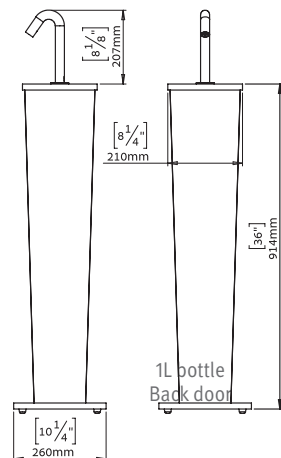

HOW TO SELECT THE RIGHT HAND SANITIZER STAND FOR YOU

CHOOSE YOUR SANITIZER DISPENSER

Csaba Hand Sanitizer

The Csaba Hand Sanitizer has a chrome plated brass body and is activated by a concealed IR sensor that is built into the spout.

Classic Hand Sanitizer

The Classic Hand Sanitizer is a robust one piece construction and is activated by IR sensor built into the spout.

Elite Hand Sanitizer

The stylish Elite Hand Sanitizer body is made from antibacterial, anti-corrosion and durable Stainless Steel AISI 316 material. This premium option had been designed for extra hygiene and protection in high risk areas and is supplied with a remote control.

CHOOSE THE CONTAINER SIZE AND DOOR OPENING OPTION

Depending on the amount of traffic you can choose between a 0.26 US gallon (1L) bottle with a side opening stand door and internal shelf and a 1.6 US gallon (6L) tank with front opening stand.

Upon special request, this 6 gallon tank unit can be supplied with a lockable door. The pillar version of the product is available with a 0.26 US gallon (1L) bottle with a back opening door and internal shelf.

CHOOSE THE POWER SOURCE

Stern's Touch Free Hand Sanitizer Stands and Pillars have versions for battery and transformer. The battery versions include a waterproof battery box for 6 x DD batteries (batteries not supplied) and the electricity version includes a 12V universal transformer with options for plugs for US/UK/ EU/AU plugs. There is also the option to request both power sources in one product.