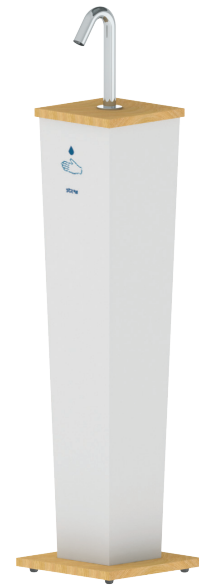

TOUCH FREE HAND SANITIZER
PILLAR