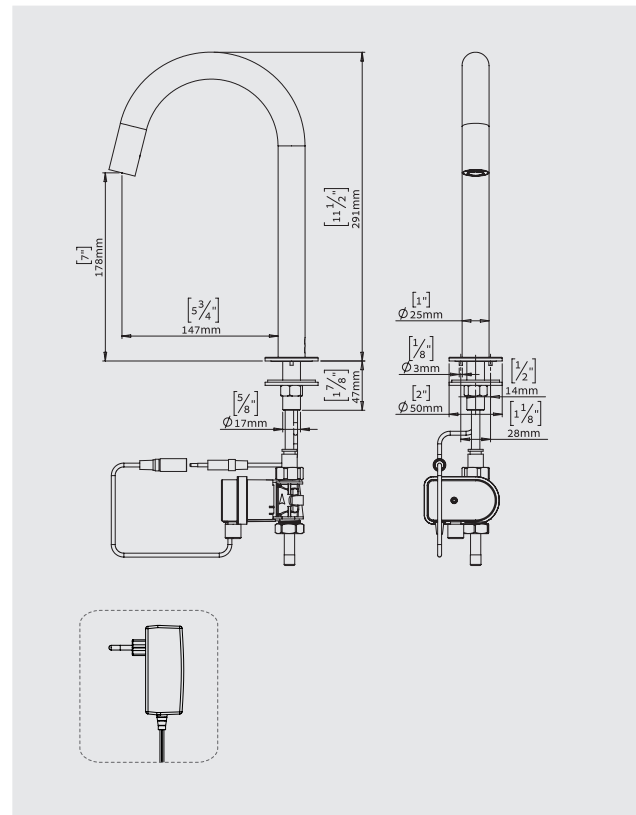

ADVANTAGES

LEED RATING

SOAP AND WATER

GERM FREE

ADJUSTABLE SETTINGS

LEAD FREE

EASY TO INSTALL

777 Passaic Avenue
Clifton NJ, 07012
USA: sternusa@sternfaucets.com
International: info@sternfaucets.com
Toll Free: 1-800-4364410
www.sternfaucets.com