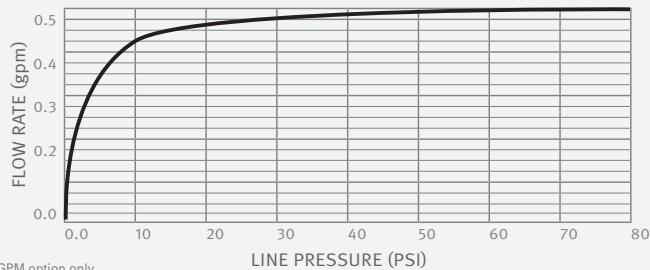

OPERATION

Touch-free electronic faucet. The faucet is automatically activated when users place their hands in the sensor range and stops when the users remove their hands.

APPLICATION

Combining an elegant design with vandal-resistant features. Easy installation. Long lasting even in the harshest installation sites. Helps washrooms stay clean and saves water. Prevents cross contamination. Ideal for offices, hotels and restaurants.

PRODUCT AT A GLANCE

Installation	Deck mounted
Power Supply Options	- IP67 Dual power input box with a 9V battery (battery not included) - IP67 Dual power input box with a 9V transformer
Operating pressure	0.5 - 8.0 BAR (7 - 116 PSI). With a pressure over 8 bar, use a pressure reducing valve.
Water supply	Cold or premixed water
Water Saving options	0.5 GPM / 1.89 LPM - PCA spray 1.0 GPM / 4 LPM - PCA spray
Water temperature	70°C Maximum
Security Time	Auto shutoff after 90 seconds. adjustable by remote control

FLOW RATE vs PRESSURE

This graph applies to 0.5 GPM option only.

ORDERING INFORMATION

MODER	CODE	POWER
Rund B	232200	IP67 Dual power input box with a 9V battery (battery not included)
Rund E	232210	IP67 Dual power input box with a 9V transformer

OPTIONS

OPTION	CODE
Remote Control	0710005