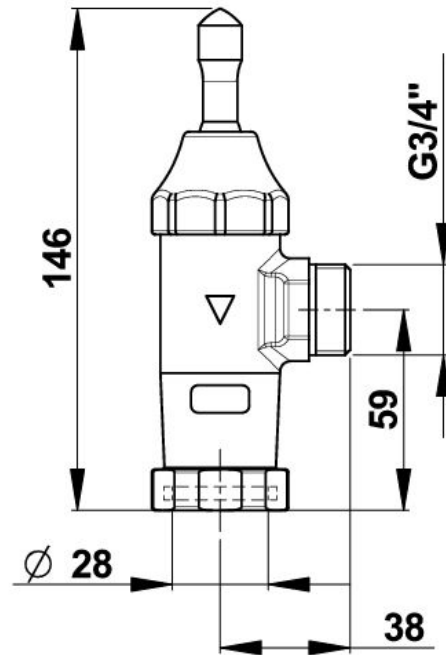

Range : Timed flow toilette flushvalve

Ref : 14109 - PRESTO 1000M

> Dynamic working pressure :

- 1 to 5 bars

> Volume of water delivered :

- 6 to 9 l, adjustable thanks to a stop valve (not integrated)
- Anti-water-hammering device

> Flow time :

- 7 to 9 seconds

> Functionality :

- Simple press on the omnidirectional lever handle to activate the water flow

> Hydraulic supply :

- Right or left square M G 3/4" (20/27)
- Outlet connection on flush pipe Ø 28 mm

> Material and plating :

- Brass body with nickel-chrome plated

> Security :

- Anti-siphon device to prevent pollution of the water network from backflow

> Delivered with :

- Compression washers for pipes dia. 28mm
- Installation instruction