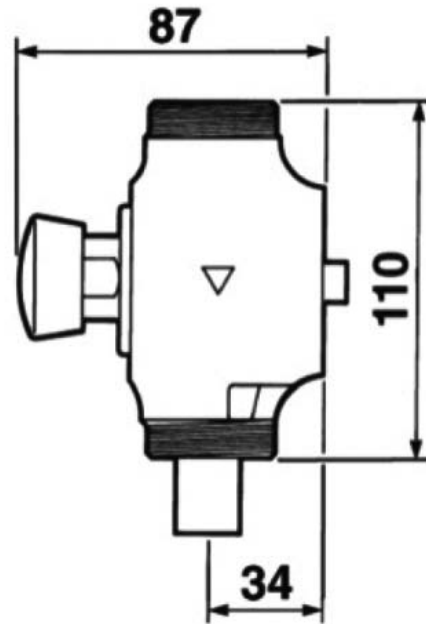

Range : Self-Closing flush valves

Ref : 13001 - PRESTO ECLAIR

> **Working pressure :**

- 1 to 5 bar

> **Volume of water delivered :**

- Adjustable from 6 to 9 litres with stop valve not included
- Anti-water-hammering design

> **Flow time :**

- From 7 to 9 seconds

> **Hydraulic supply :**

- MM G 1"1/4 In line
- Outlet connection on flush pipe \varnothing 32 mm

> **Material and colour finish :**

- Chrome-plated brass body

> **Security :**