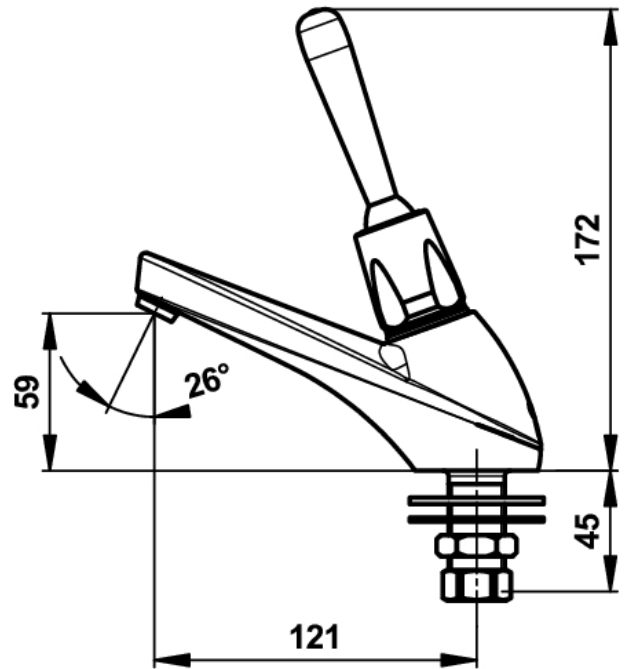

Range : Single deck-mounted tap

Ref : 64652 - PRESTO 705

> **Working pressure :**

- 1 to 5 bar

> **Flow :**

- 3 l/min at 3 bar - 4-position flow adjustment device
- Anti-water-hammering design

> **Flow time :**

- 15 seconds (± 5 sec.)

> **Operation:**

- Simple press on the lever to activate the water flow

> **Hydraulic supply :**

- M G 1/2" (15x21) - Cold or premixed water

> **Thermal resistance :**

- Resistant to a temperature of 75°C for 30 minute thermal shock

> **Security :**

- Non-removable, wear-proof red or blue marker

> **Delivered with :**

- 1 Nut for 12x14 tube
- 1 Filter gasket
- 1 Stainless steel plain washer
- 1 Brass clamping nut
- 1 Nitrile plain washer
- 2 Non-removable, wear-proof coloured marker
- Instruction manual

> **Standards & approvals :**

- Acoustic class II
- Brass body in accordance with EN 1982, EN 12164, EN 12165
- Molded chrome-plated body in accordance with EN 12540
- 200-hour neutral salt spray resistant (NSS) in accordance with ISO 9227