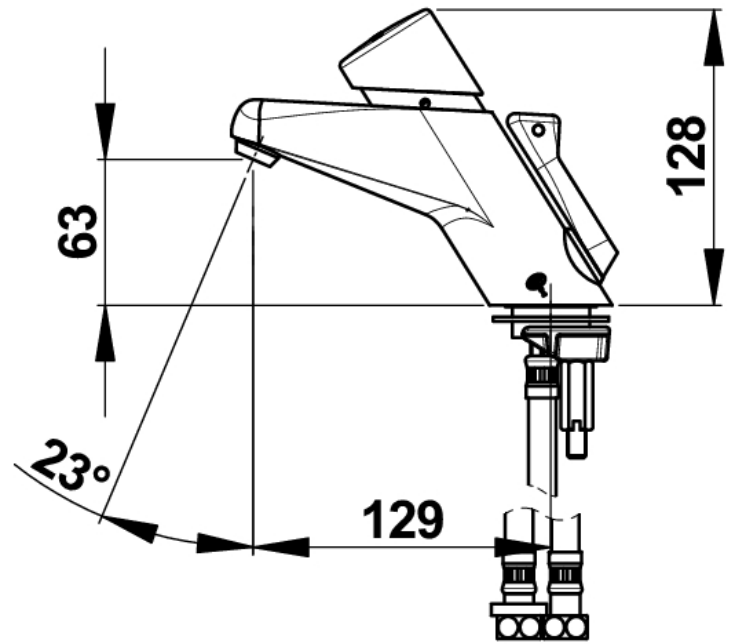

Range : Deck-mounted mixer tap

Ref : 20500 - PRESTOMIX 2020

> Working pressure :

- 1 to 5 bar

> Flow :

- 5 l/min Flow limiter - 5-position flow adjustment device inaccessible to users
- Anti-water-hammering design
- Vandalism proof and anti-clogging spout

> Flow time :

- 15 seconds (± 5 sec.) - adjustable 4-position

> Operation :

- Simple push-button action to activate the water/flow

> Hydraulic supply :

- G 3/8" (12x17)

> Thermal resistance :

- Resistant to a temperature of 75°C for 30 minute thermal shock

> Security :

- Adjustable tamper-proof temperature limiter to prevent scalding

> Delivered with :

- 2 G 3/8" stop valves
- 2 Filter gaskets
- 2 PEX hoses with NF check valves and nuts
- Fixing bracket
- 1 Flange gasket
- 1 Brass clamping nut
- Instruction manual

> Standards & approvals :

- Acoustic class I
- Brass body in accordance with EN 1982, EN 12164, EN 12165
- Chrome-plated surface treatment in accordance with EN 12540 / 200-hour neutral salt spray resistant (NSS) in accordance with ISO 9227