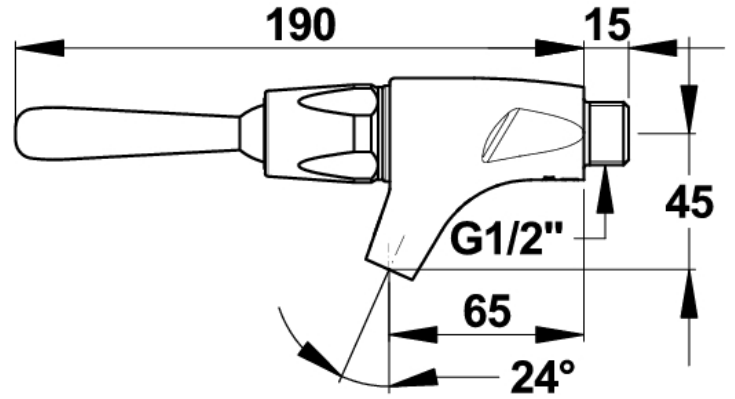

Range : Single wall-mounted tap

Ref : 63910 - PRESTO 704

> Working pressure :

- 1 to 5 bar

> Flow :

- 3 l/min at 3 bar - 4-position flow adjustment device
- Anti-water-hammering design

> Flow time :

- 15 seconds (± 5 sec.)

> Operation :

- Simple press on the lever to activate the water flow

> Hydraulic supply :

- M G 1/2" (15x21) - Cold or premixed water

> Thermal resistance :

- Resistant to a temperature of 75°C for 30 minute thermal shock

> Security :

- Non-removable, wear-proof red or blue marker

> Delivered with :

- 2 coloured marker (Red and blue)
- Instruction manual

> Standards & approvals :

- Acoustic class II
- Brass body in accordance with EN 1982, EN 12164, EN 12165
- Molded chrome-plated body in accordance with EN 12540
- 200-hour neutral salt spray resistant (NSS) in accordance with ISO 9227