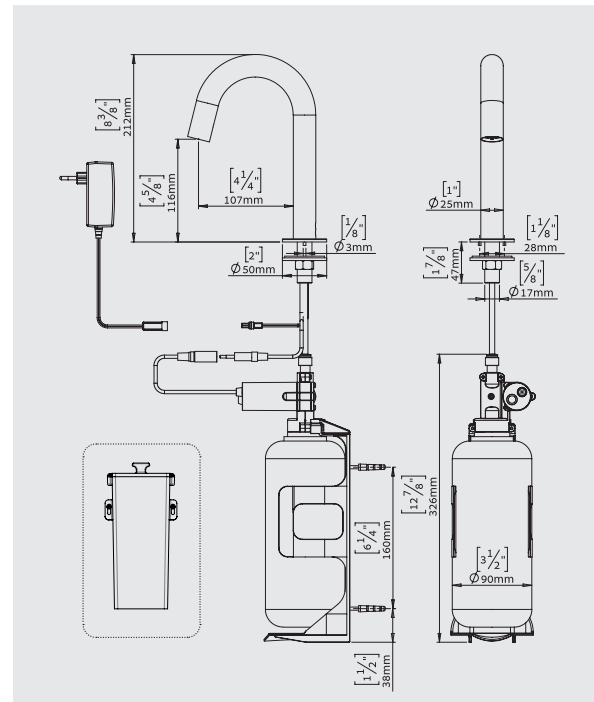

RUND SOAP DISPENSER

TOUCH-FREE DECK MOUNTED SOAP DISPENSER

SPECIFICATIONS

Touch free electronic soap dispenser for deck mounted installations. Chrome plated body, other finishes available. Activated by concealed sensor built into the spout. Includes a 1 liter soap bottle and bottle support. Optional for remote installation: extension cable and longer piping. The following functions can be performed by using Stern remote control: soap quantity selection, refill the soap tank, temporary off, coming back to factory settings

APPLICATION

The soap dispenser is activated automatically when the users bring their hands within the sensor range and stops when the users remove their hands.

PRODUCT AT A GLANCE

Installation	Deck mounted. Regular installation with the bottle below the lavatory or remote installation with bottle support kit to be secured to the wall.
Power Supply	<ul style="list-style-type: none"> Battery box for six (6) DD batteries 12V transformer
Soap	1 Liter soap bottle. This soap dispenser includes a peristaltic pump that allows the use of any kind of liquid soap, detergent or antibacterial gel.
Soap Dose	Factory setting for 0.7 to 0.9 cc depending on the selected soap. The soap quantity can be changed using the soap dispenser's remote control.
Refill	Easy to use refill button in order the soap will start to come out of the soap dispenser spout. This function can also be performed with the remote control.

ORDERING INFORMATION

MODEL	CODE
Rund SD B	232300
Rund SD E	232310
Rund SD B 6 pack	232301
Rund SD E 6 pack	232311

OPTIONS

OPTION	CODE
Remote control	07100008
Matching battery-powered faucet	232200
Matching transformer-powered faucet	232210
Multifeed system	Upon request